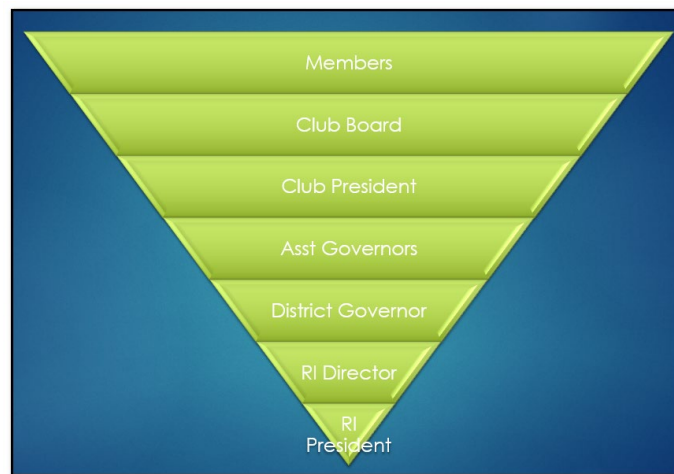

Rotary Puzzlers

Notes from Kahoot:

Qn 2 – link to article about women in Rotary: <https://www.rotary.org/en/history-women-rotary>, includes timeline leading up to and past admission to Jennifer Jones presidency. Important to note how long it took for there to be a female RI President.

Qn3 – Review of simple Rotary hierarchy stressing that club members sit at the top, and those below serve those above.

Qn 4 – Rotary was founded in 1905. The following timeline will be shared after the quiz, as it contains answers to other questions: <https://www.rotary.org/en/rotarys-timeline>